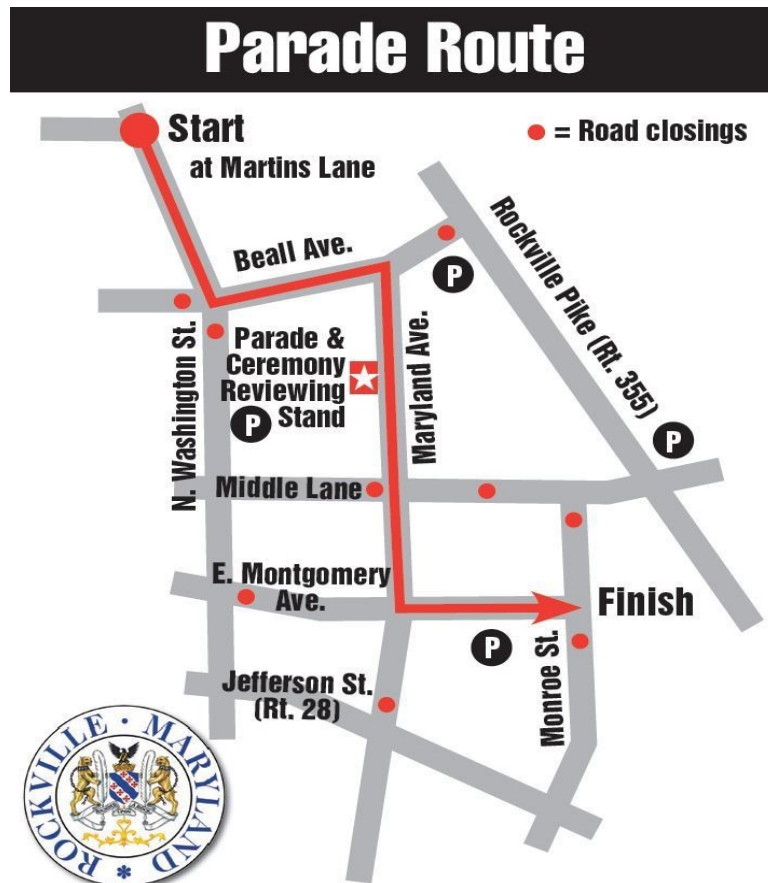

Parade participants' drop-off point is Mannakee Street at Martins Lane in Rockville. Please arrange to be dropped off by 9:30 a.m. Then walk down to Welsh Park at 355 Martins Lane, taking the second right. Faith Church is in Division II and our assembly place is the Fitness Center/indoor pool driveway. Arrive by 9:45. We'll then proceed to the parade-forming area on Martins Lane.

For spectators, the Memorial Day celebration starts at 9 a.m. with a musical tribute and ceremony in Rockville Town Center, remembering those who gave the ultimate sacrifice for our freedoms. The parade begins at 10:30. End-of-parade free parking is available at the Metro lots, City Hall lots and Jury lot.

Questions? See www.rockvillemd.gov/MemorialDay

Faith United Methodist Church

www.FaithWorksHere.com

Reconciling Ministries Network

City of Rockville Memorial Day Parade

Monday, May 29 at 10:30 a.m.

The theme is red, white, and blue.
Dress accordingly! Bike riders with
helmets are welcome!